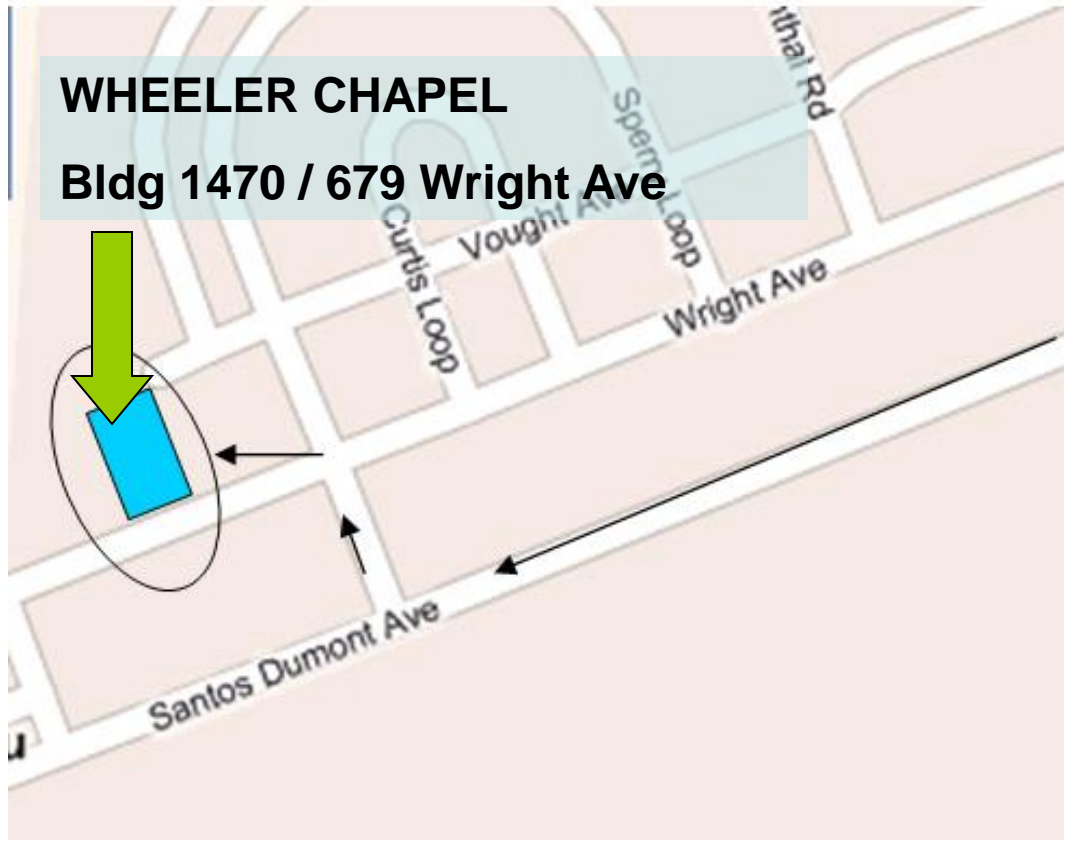

WHEELER CHAPEL

Bldg 1470 / 679 Wright Ave

WHEELER CHAPEL

Bldg 1470 / 679 Wright Ave

Kunia Gate

WHEELER CHAPEL

MAIN ENTRANCE

PARKING LOT

PLEASE PARK IN PARKING LOT

ENTER MAIN ENTRANCE