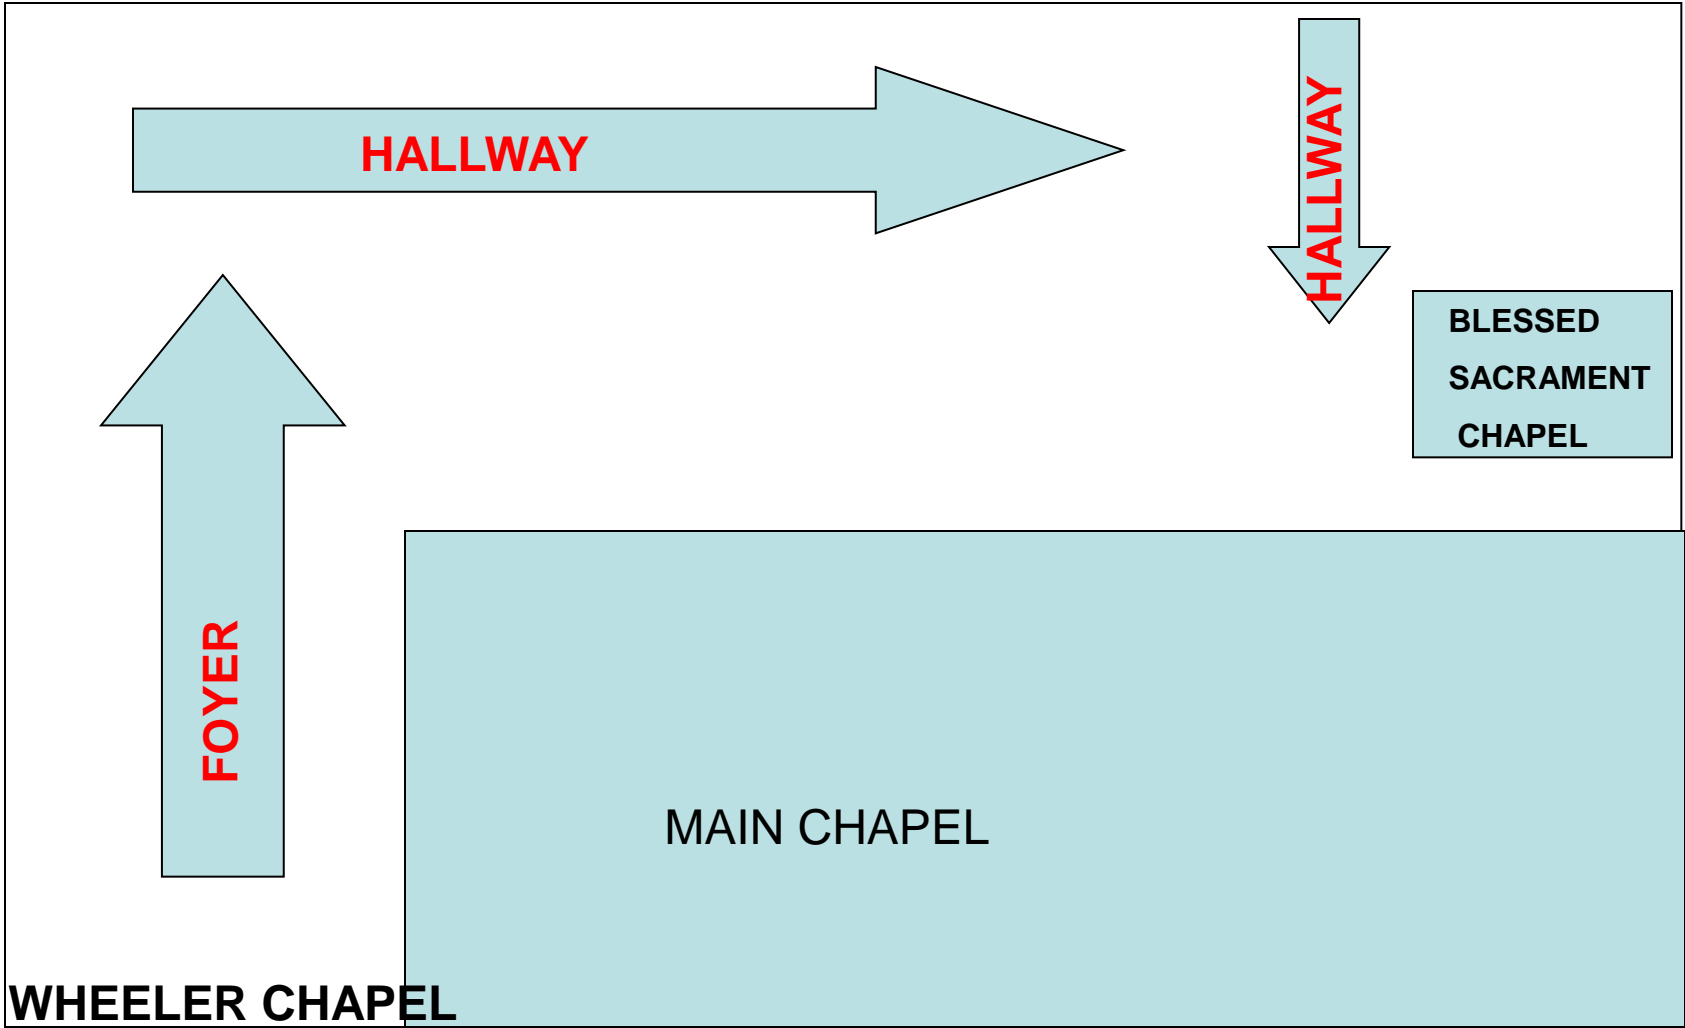

WHEELER CHAPEL

Bldg 1470 / 679 Wright Ave

WHEELER CHAPEL

Bldg 1470 / 679 Wright Ave

Kunia Gate

WHEELER CHAPEL

MAIN ENTRANCE

PARKING LOT

PLEASE PARK IN PARKING LOT

ENTER MAIN ENTRANCE